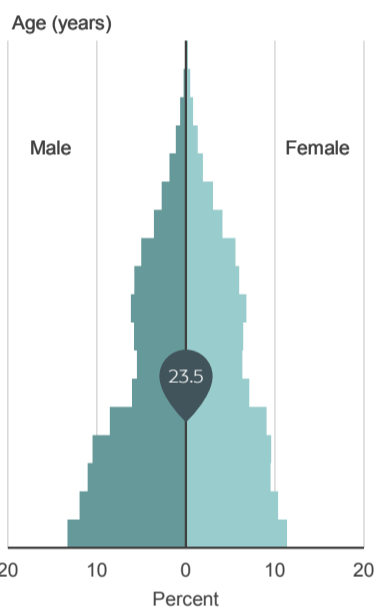

QuickStats about Auckland

Total population
1,415,550 ↑ 8.5% since 2006

Māori population
142,767 ↑ 4.0% since 2006

Total dwellings
509,625 ↑ 6.8% since 2006

Age and sex of people
Auckland
2013 Census

Age and sex of Māori
Auckland
2013 Census

Top five industries in Auckland
By employee count
For year ended February 2013

How Auckland compares with the national average

Individuals

Major ethnic groups

	European	59.3%	vs	74.0%
	Māori	10.7%	vs	14.9%
	Pacific peoples	14.6%	vs	7.4%
	Asian	23.1%	vs	11.8%
	Middle Eastern/ Latin American/ African	1.9%	vs	1.2%
	Other	1.2%	vs	1.7%