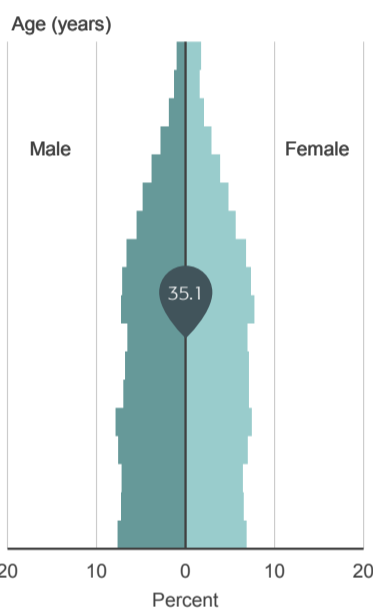

QuickStats about Auckland

Total population
1,415,550 ↑ 8.5% since 2006

Māori population
142,767 ↑ 4.0% since 2006

Total dwellings
509,625 ↑ 6.8% since 2006

Age and sex of people
Auckland
2013 Census

Age and sex of Māori
Auckland
2013 Census

Top five industries in Auckland
By employee count
For year ended February 2013

How Auckland compares with the national average

Individuals

Major ethnic groups

	European	59.3%	vs	74.0%
	Māori	10.7%	vs	14.9%
	Pacific peoples	14.6%	vs	7.4%
	Asian	23.1%	vs	11.8%
	Middle Eastern/ Latin American/ African	1.9%	vs	1.2%
	Other	1.2%	vs	1.7%