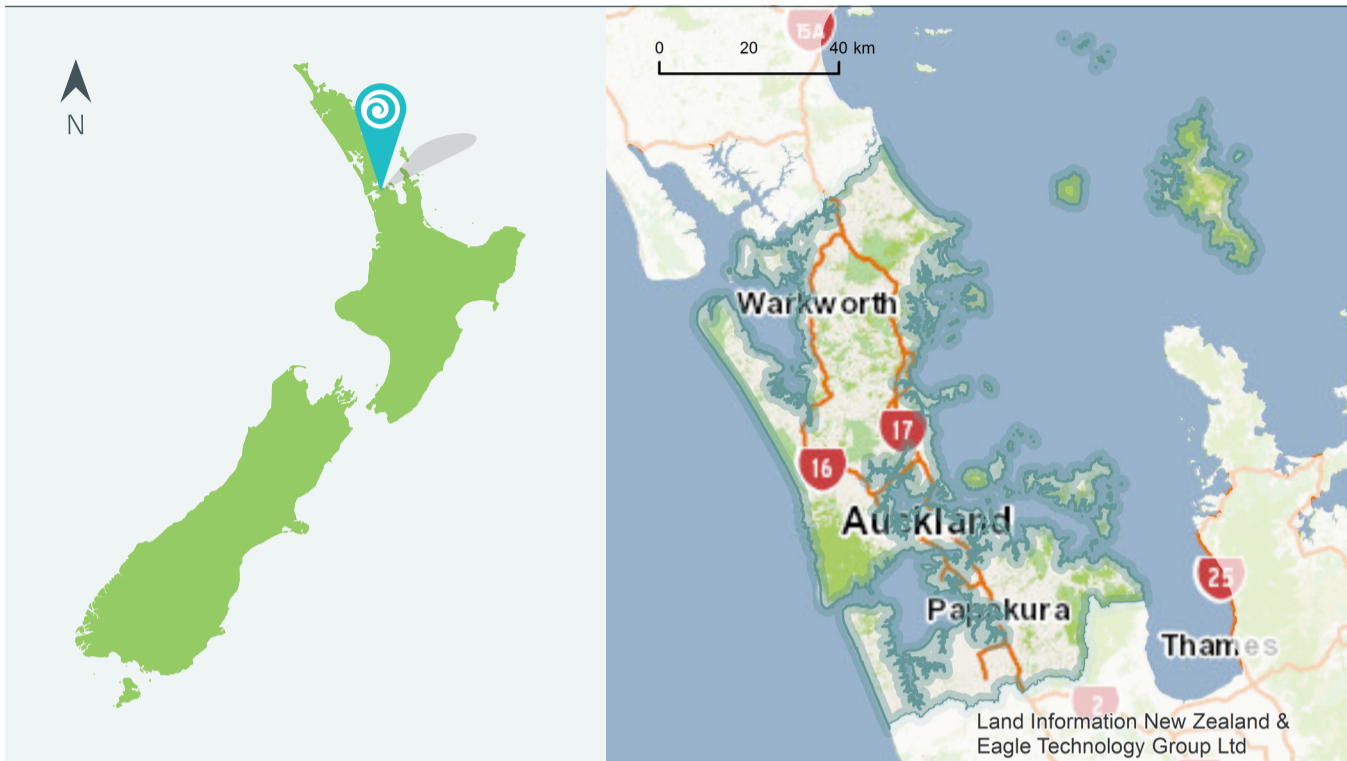

QuickStats about Auckland

Total population
1,415,550 ↑ 8.5% since 2006

Māori population
142,767 ↑ 4.0% since 2006

Total dwellings
509,625 ↑ 6.8% since 2006

Age and sex of people
Auckland
2013 Census

Age and sex of Māori
Auckland
2013 Census