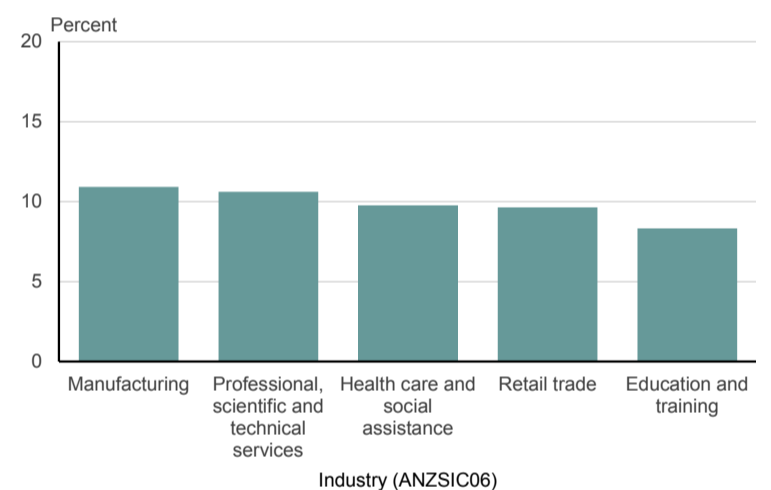

QuickStats about Auckland

Total population
1,415,550 ↑ 8.5% since 2006

Māori population
142,767 ↑ 4.0% since 2006

Total dwellings
509,625 ↑ 6.8% since 2006

Age and sex of people
Auckland
2013 Census

Age and sex of Māori
Auckland
2013 Census

Top five industries in Auckland
By employee count
For year ended February 2013

How Auckland compares with the national average

Individuals

Major ethnic groups

	European	59.3%	vs	74.0%
	Māori	10.7%	vs	14.9%
	Pacific peoples	14.6%	vs	7.4%
	Asian	23.1%	vs	11.8%
	Middle Eastern/ Latin American/ African	1.9%	vs	1.2%
	Other	1.2%	vs	1.7%